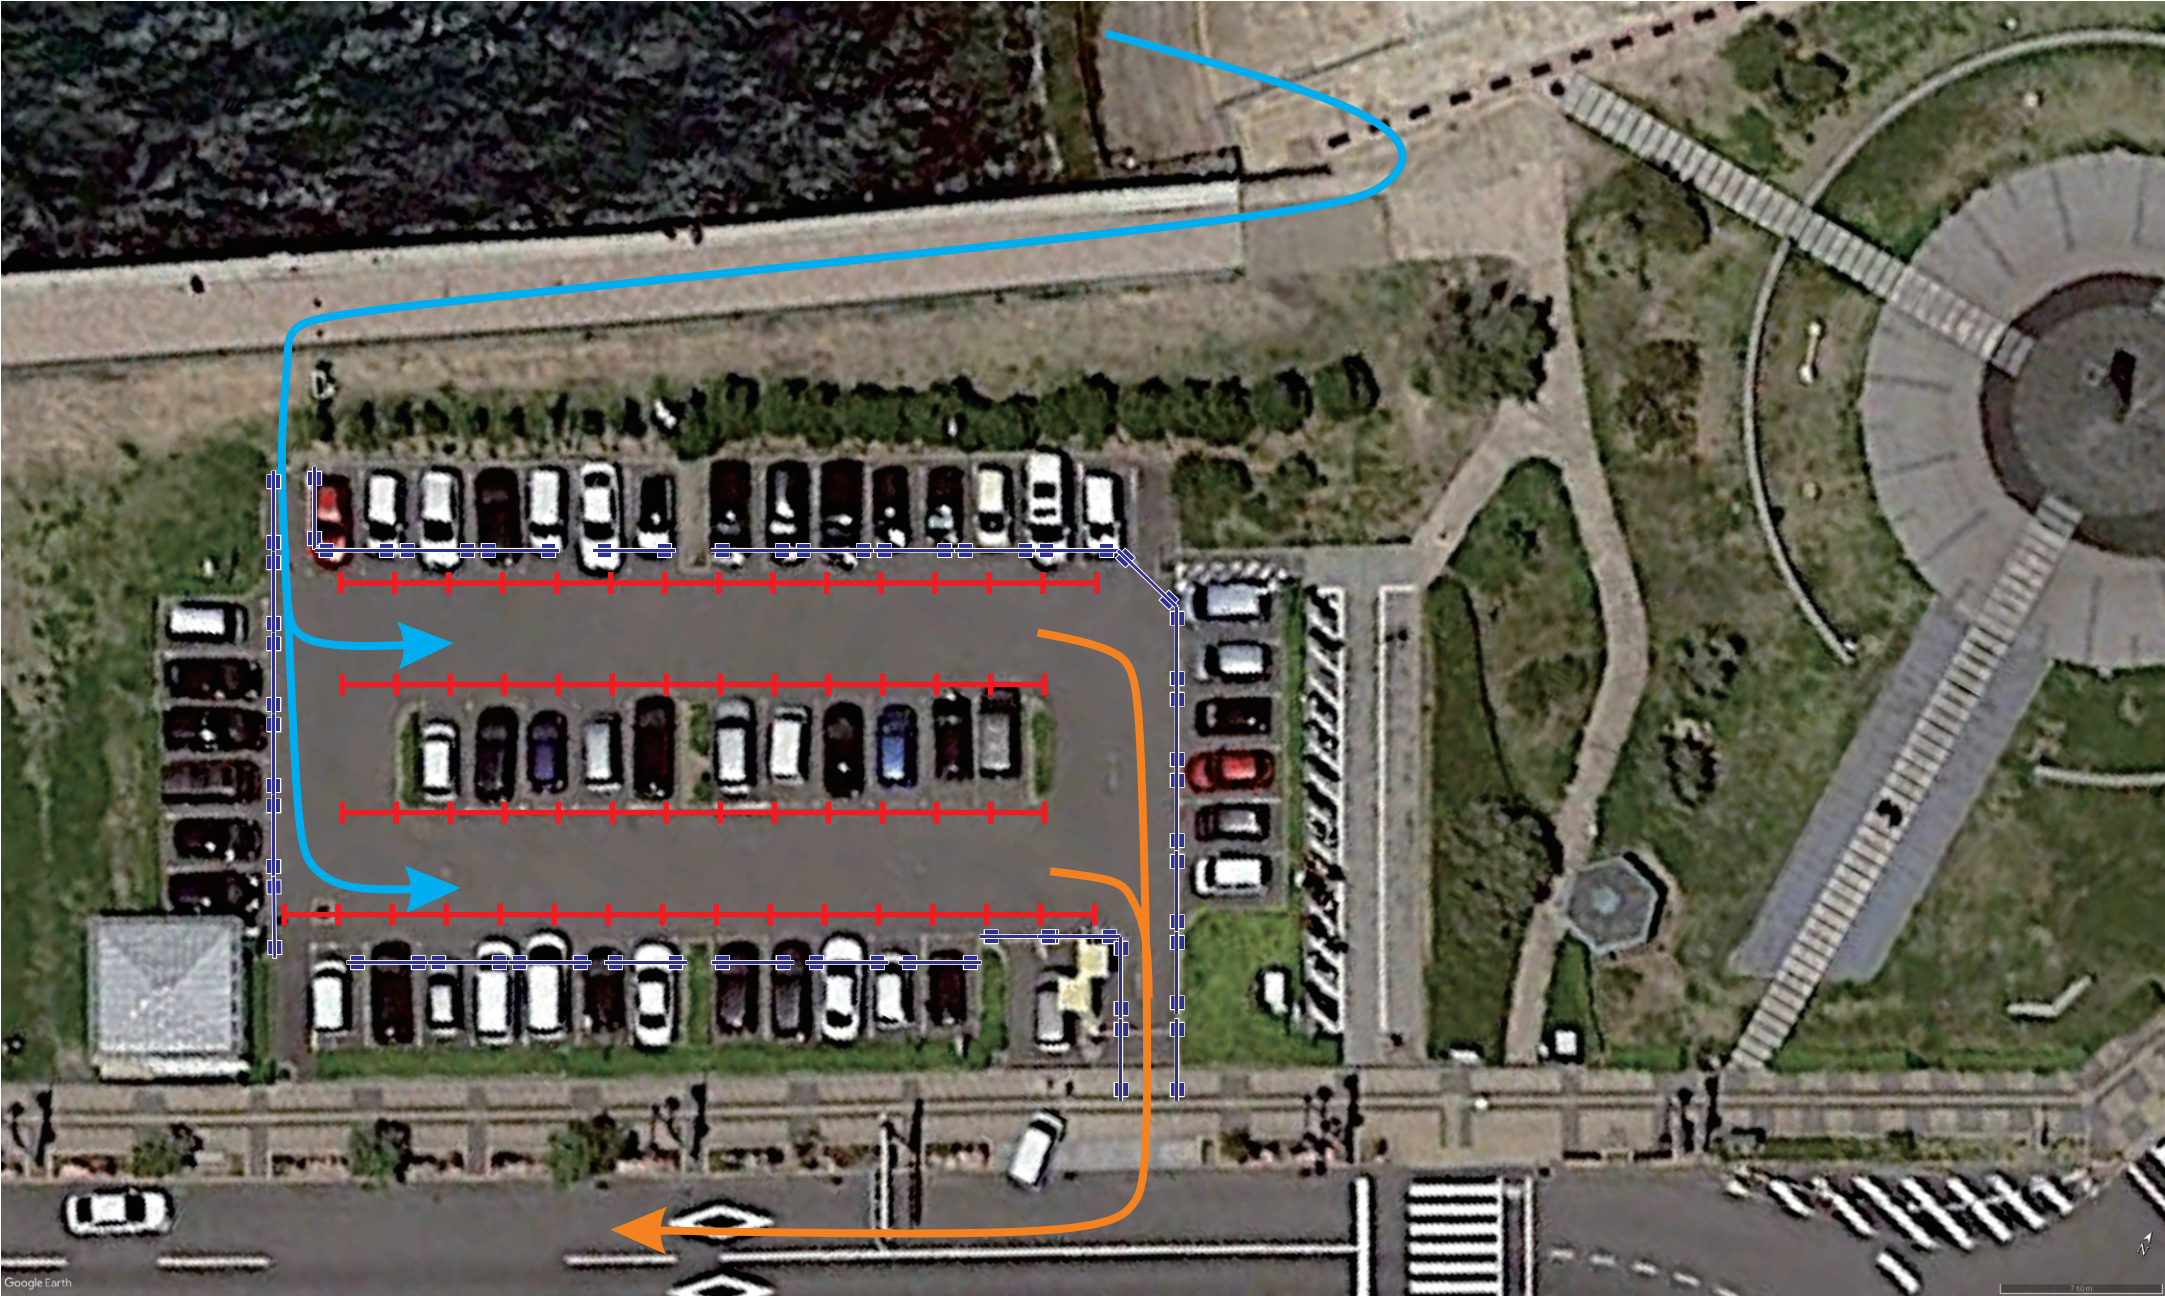

# R U N 2.5km 2LAP

RUN START

FINISH

Swim start/finish

Transition

Mount

Transition2

FINISH

Dismount

Wheel Station

# 2018 TAKAMATSU Asian Cup Transition 1 Plan

Athletes : 110

Fence(3.75m) : 35

2018 TAKAMATSU Asian Cup  
Transition 2 & Finish Plan

Shoes-box  
for Men

Shoes-box  
for Women

Free bike rack

Dismount