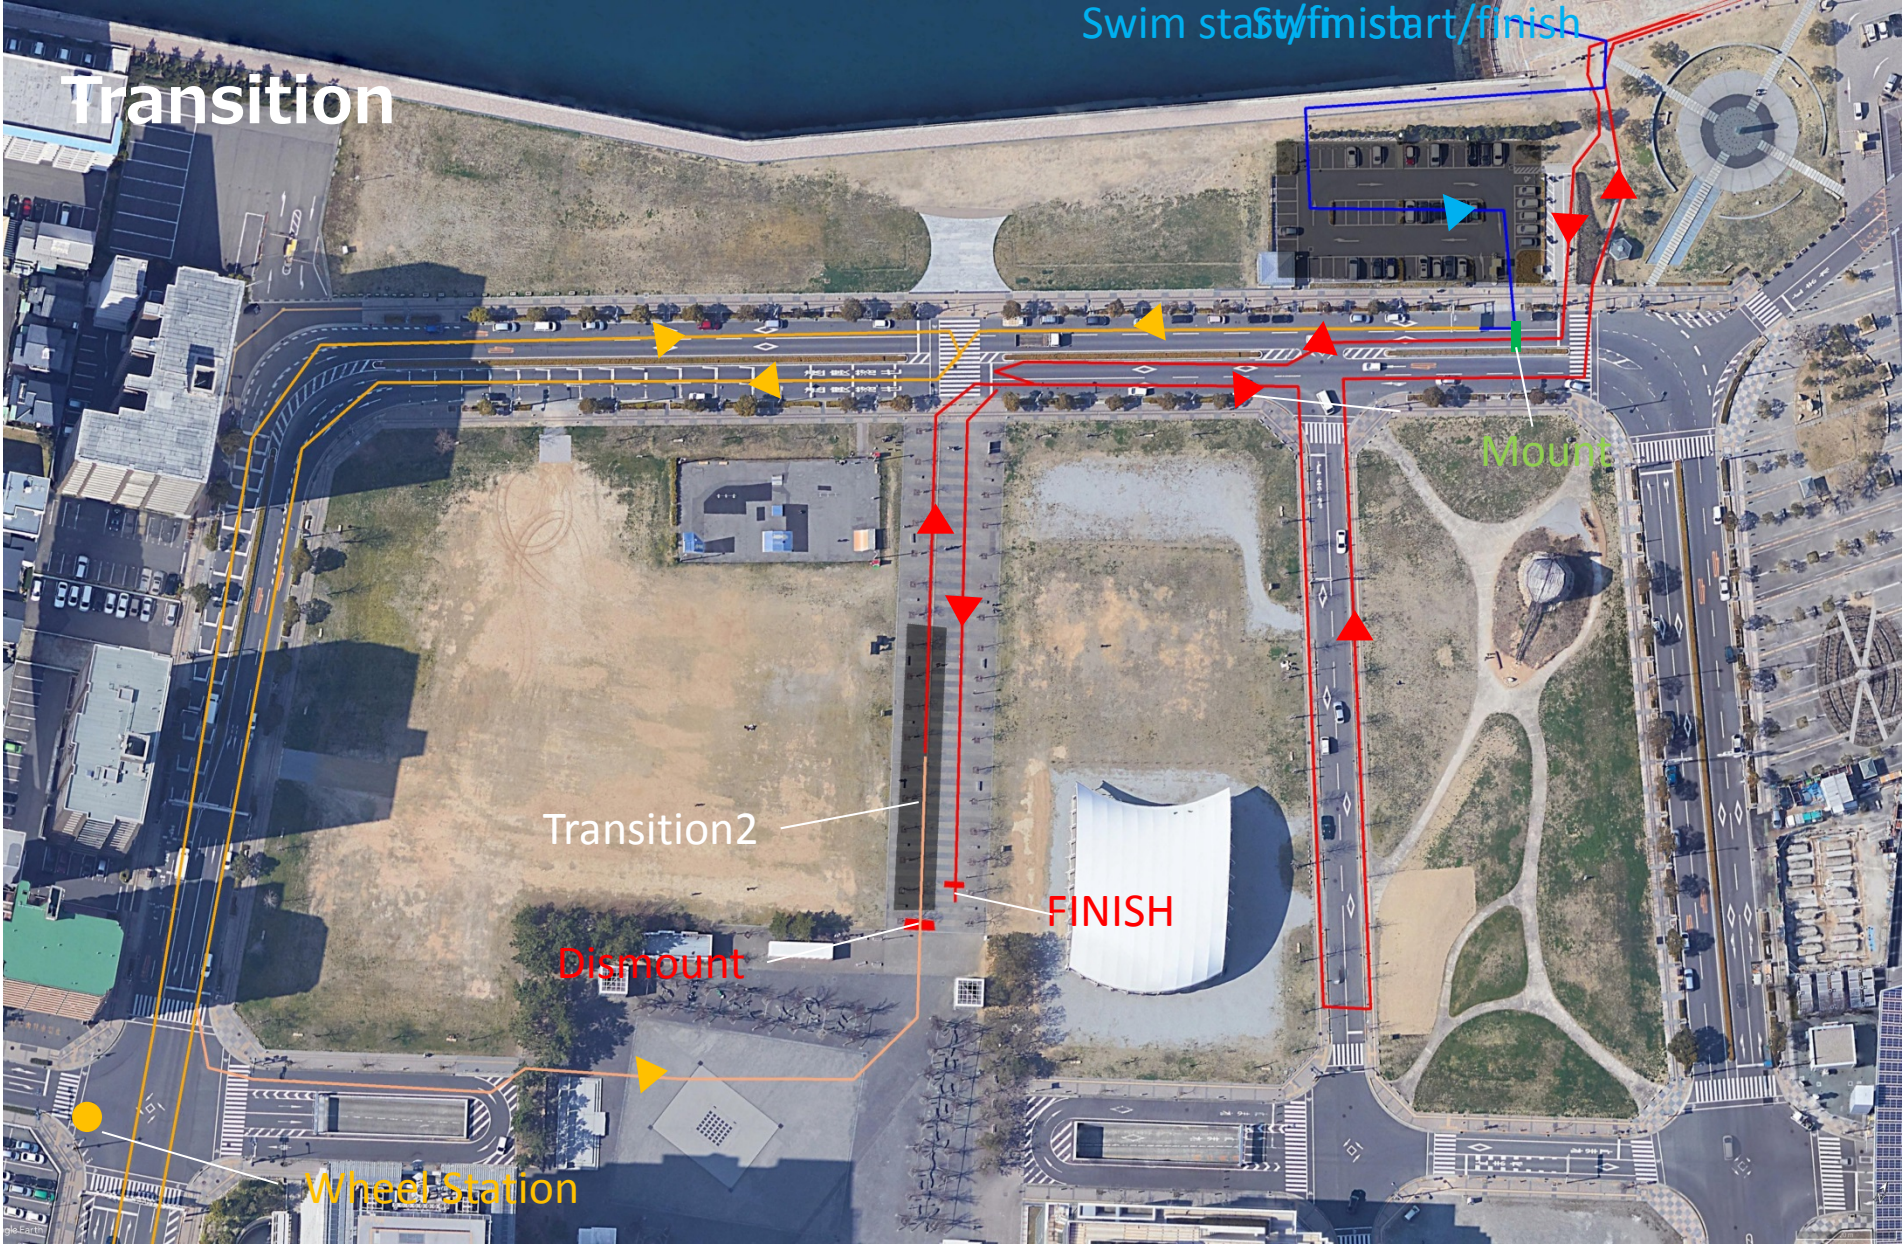

# Bike 5km 4LAP

# R U N 2.5km 2LAP

RUN START

FINISH

Swim start/finish

Transition

Mount

Transition2

FINISH

Dismount

Wheel Station

# 2018 TAKAMATSU Asian Cup Transition 1 Plan

Athletes : 110

Fence(3.75m) : 35

2018 TAKAMATSU Asian Cup  
Transition 2 & Finish Plan

Shoes-box  
for Men

Shoes-box  
for Women

Free bike rack

Dismount